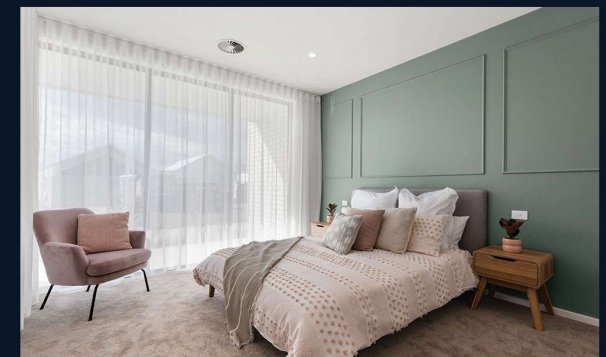

PROPERTY FEATURES

- ✓ 4 Bedrooms
- ✓ 2 Bathrooms
- ✓ 2 Cars Garage
- ✓ Outdoor entertaining
- ✓ 286 sqm
- ✓ Open plan living